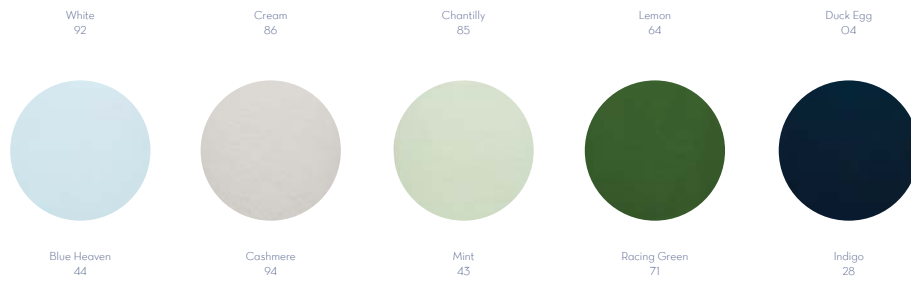

Kitchen Collection

Canvas

Dyson Mugs

Tapas

Carousel Cups

Terra

Forager

Traditional

Coupe

À La Carte

MADE IN AUSTRALIA

Made to order

For more than 70 years Robert Gordon has been making pottery to order. We offer a bespoke service, where you can custom co-ordinate your very own colour palette. Please choose from our list of available shapes and then select your colour range.

Each piece is then made uniquely, just for you.

*5% surcharge applies.

Due to the nature of hand made product and our mixed glazes, product sizes may vary slightly. All our products are either hand dipped or brushed meaning no two pieces are alike.