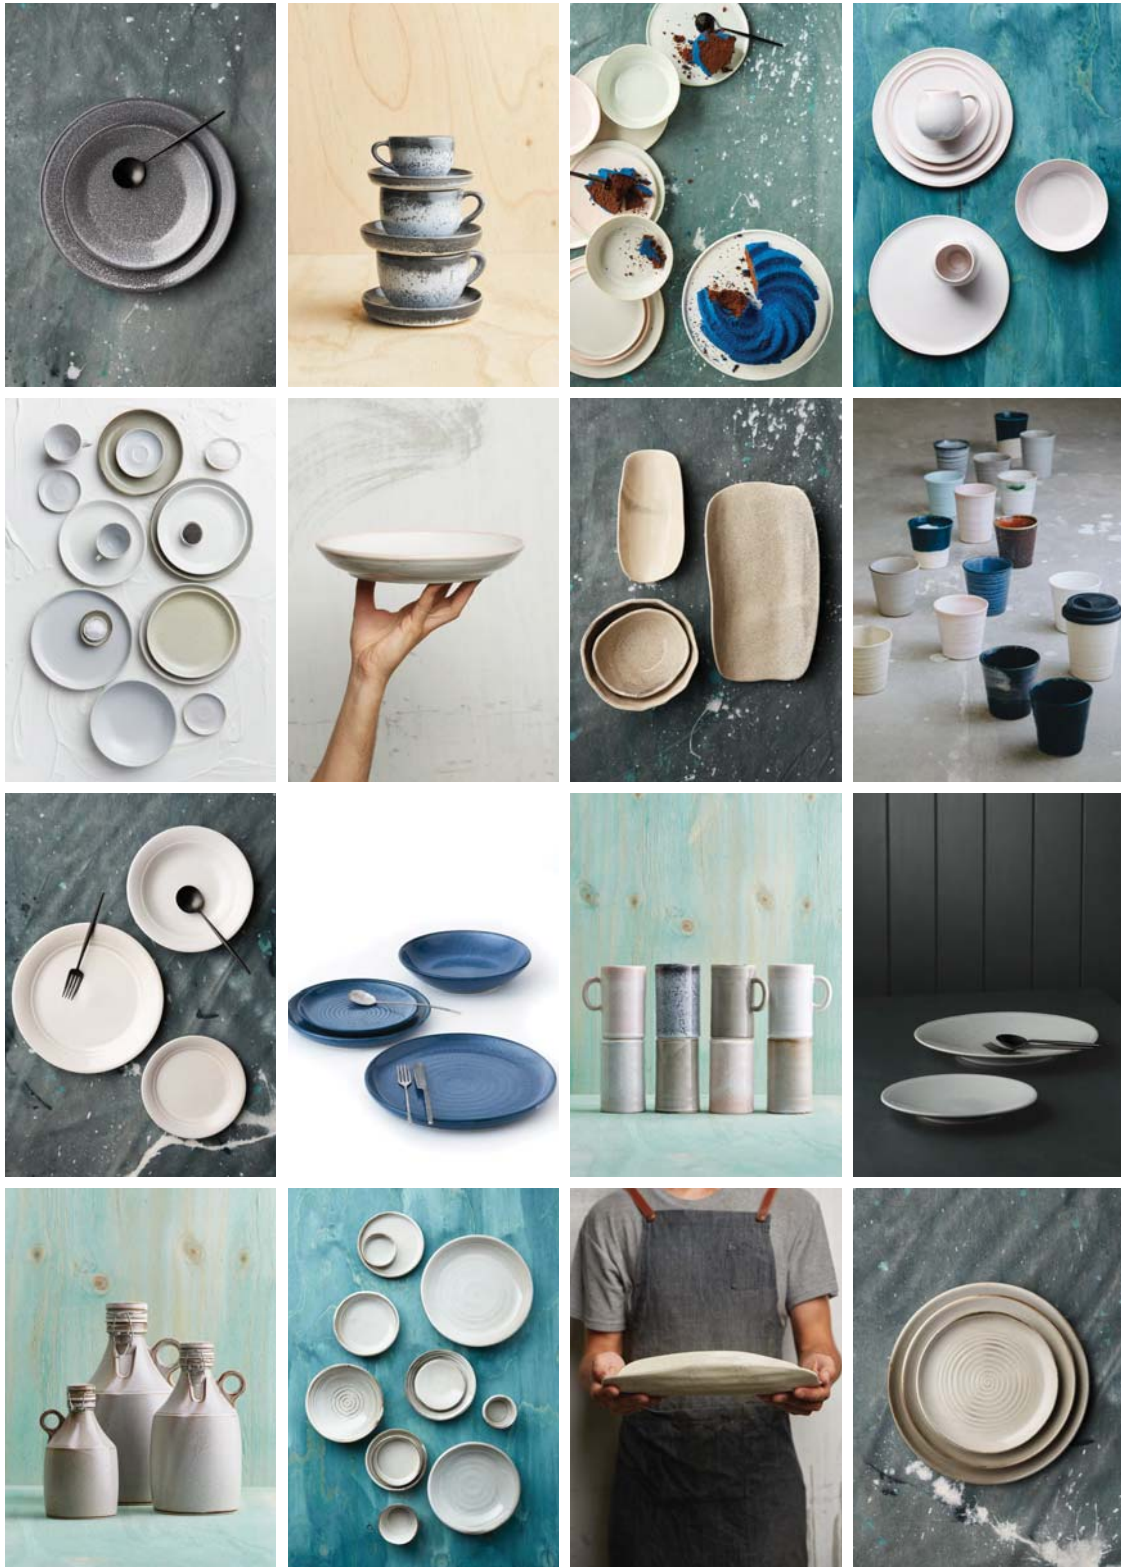

ROBERT GORDON

POTTERS SINCE 1945

TOP ROW: À LA CARTE SHOWN IN STORM, TERRA CUP & SAUCER SETS IN STORM, CANVAS IN ROSE QUARTZ & MOSS, CANVAS COLLECTION IN ROSE QUARTZ **SECOND ROW:** TERRA COLLECTION IN MIXED GLAZE, TERRA SERVING BOWL IN ROSE QUARTZ, FORAGER IN POPPYSEED, CAROUSEL CUPS WITH MIXED GLAZES **THIRD ROW:** TRADITIONAL COLLECTION IN COAST, TERRA COLLECTION IN DARK TOPAZ, DYSON WITH MIXED GLAZES, COUPE PLATES IN COAST **FORTH ROW:** GROWLER BOTTLES IN SALTBUUSH, TAPAS COLLECTION IN SALTBUUSH, FORAGER LARGE SERVING TRAY IN POPPYSEED, TERRA PLATES IN SALTBUUSH.

Kitchen Collection

Canvas

Dyson Mugs

Tapas

Carousel Cups

All our Carousel Cups come with a silicone lid. Lids available in Black (B) and White (W) only.

Terra

Forager

Traditional

Coupe

À La Carte

MADE IN AUSTRALIA

Made to order

For more than 70 years Robert Gordon has been making pottery to order. We offer a bespoke service, where you can custom co-ordinate your very own colour palette. Please choose from our list of available shapes and then select your colour range.