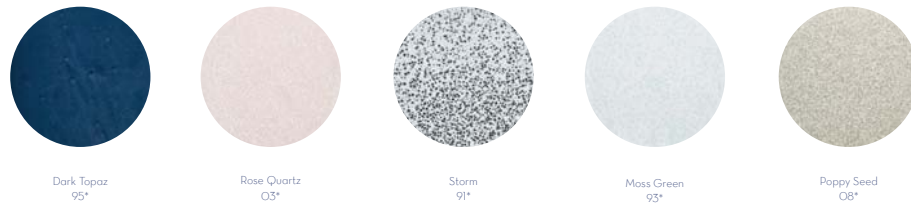

MADE IN AUSTRALIA

Made to order

For more than 70 years Robert Gordon has been making pottery to order. We offer a bespoke service, where you can custom co-ordinate your very own colour palette. Please choose from our list of available shapes and then select your colour range.

Each piece is then made uniquely, just for you.

*5% surcharge applies.

Due to the nature of hand made product and our mixed glazes, product sizes may vary slightly. All our products are either hand dipped or brushed meaning no two pieces are alike.