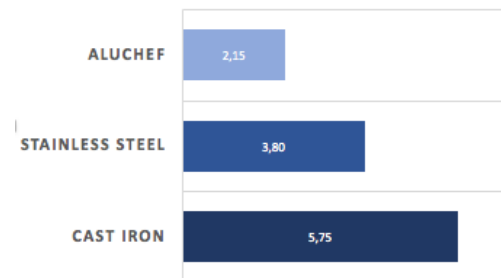

WEIGHT IN KG

LIGHTWEIGHT

Aiming at practicality and safety when preparing and transporting food, AluChef pans are incredibly light compared to other pans on the market. Up to two times lighter compared to steel models and up to three times lighter compared to cast iron models.

AluChef